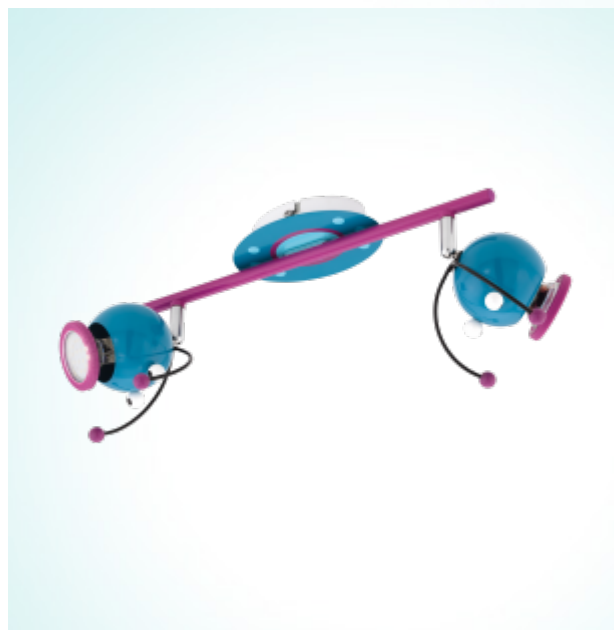

95942

LAIA 1

General Information

Article:	95942
Lighting Type:	spot
Collection:	Style
EAN Code:	9002759959425

Dimensions

Depth:	360 mm
Width:	95 mm
Weight:	1.152 kg

Illuminant

Socket:	GU10
Illuminant:	GU10-LED
Delivery:	incl.
Wattage:	2x 3W
Luminous Flux:	2x 240 lm
Luminous Colour:	3000K warm white
Average Lifetime:	15,000 h
Colour Rendering Index:	>80 Ra
Energy Efficiency:	A+
Suitable for:	A++ - E
kWh/1000:	3.00
Info on Recycling:	more Information

Detailed Information

Material & Colour

Enclosure Material:	steel
Enclosure Colour:	coloured

Technical Information

Protection Rating:	IP20
Protection Class:	1
Line Voltage:	220-240V,50/60Hz
Operation Voltage:	220-240V,50/60Hz

LED

Technical changes reserved